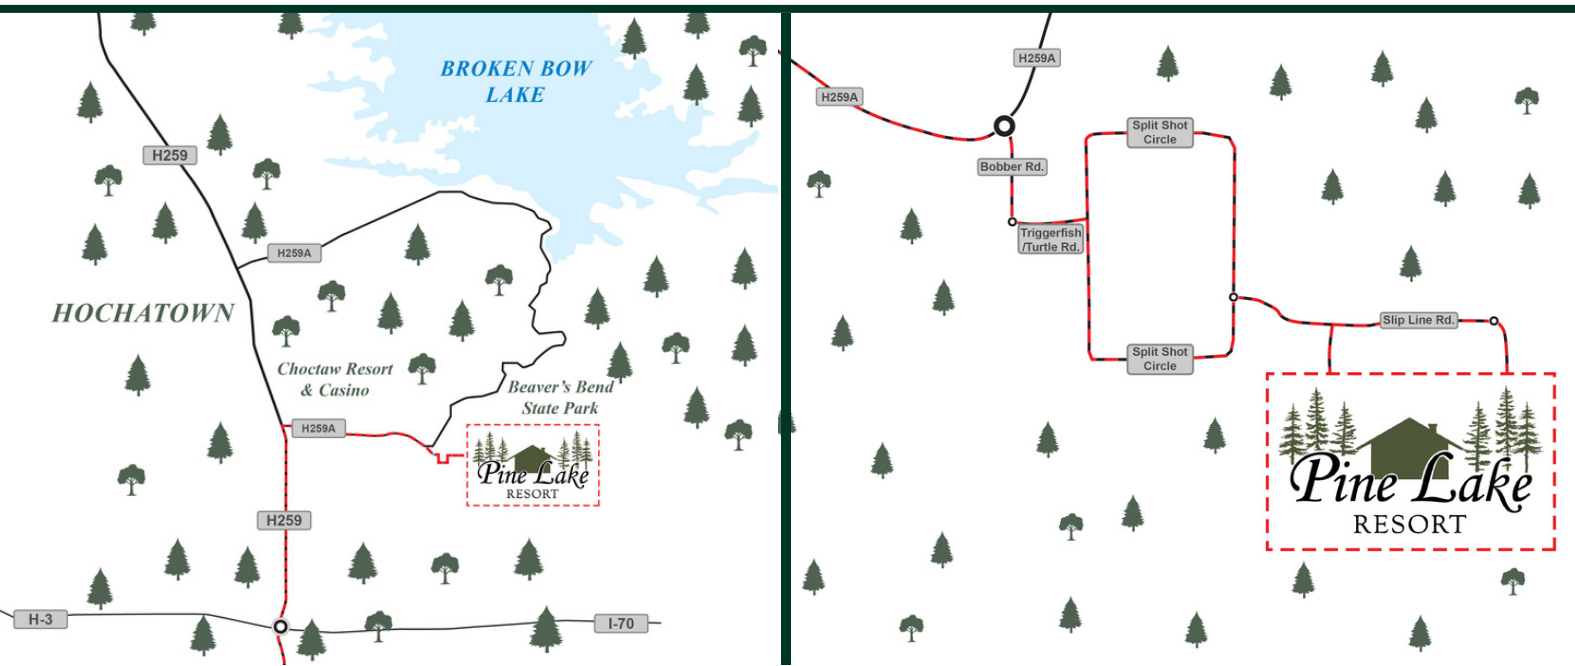

# Pine Lake Resort

## Driving Directions

- From Broken Bow, travel North on Highway 259
- Turn Right onto Highway 259A at the Beavers Bend State Park sign
- Heading East, travel ~1.8 miles, then turn right onto Bobber Rd heading South
- Turn left onto Triggerfish, then right onto Split Shot Cir
- Turn right onto Slip Line Rd, then right onto Cascading Creek Cir either the first or second entrance, dependent on your cabin location
- Use the Community Map below to guide you to your cabin

# Pine Lake Resort Community Map